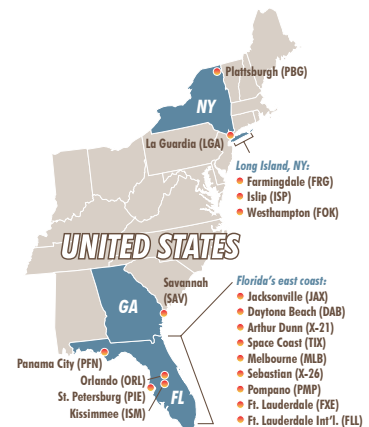

Our Properties

Site Amenities & Services

- 24-hour access with ample parking
- Hangars with hydro-swing doors, and painted walls/floors
- Car rentals & crew cars
- Weather & flight planning
- Conference Room

Property Address:

SheltAir Aviation Facilities Melbourne
Melbourne International Airport (MLB)
1401 General Aviation Drive
Melbourne, FL 32935

Discover all of our property locations
online at SheltAirAviation.com/Facilities