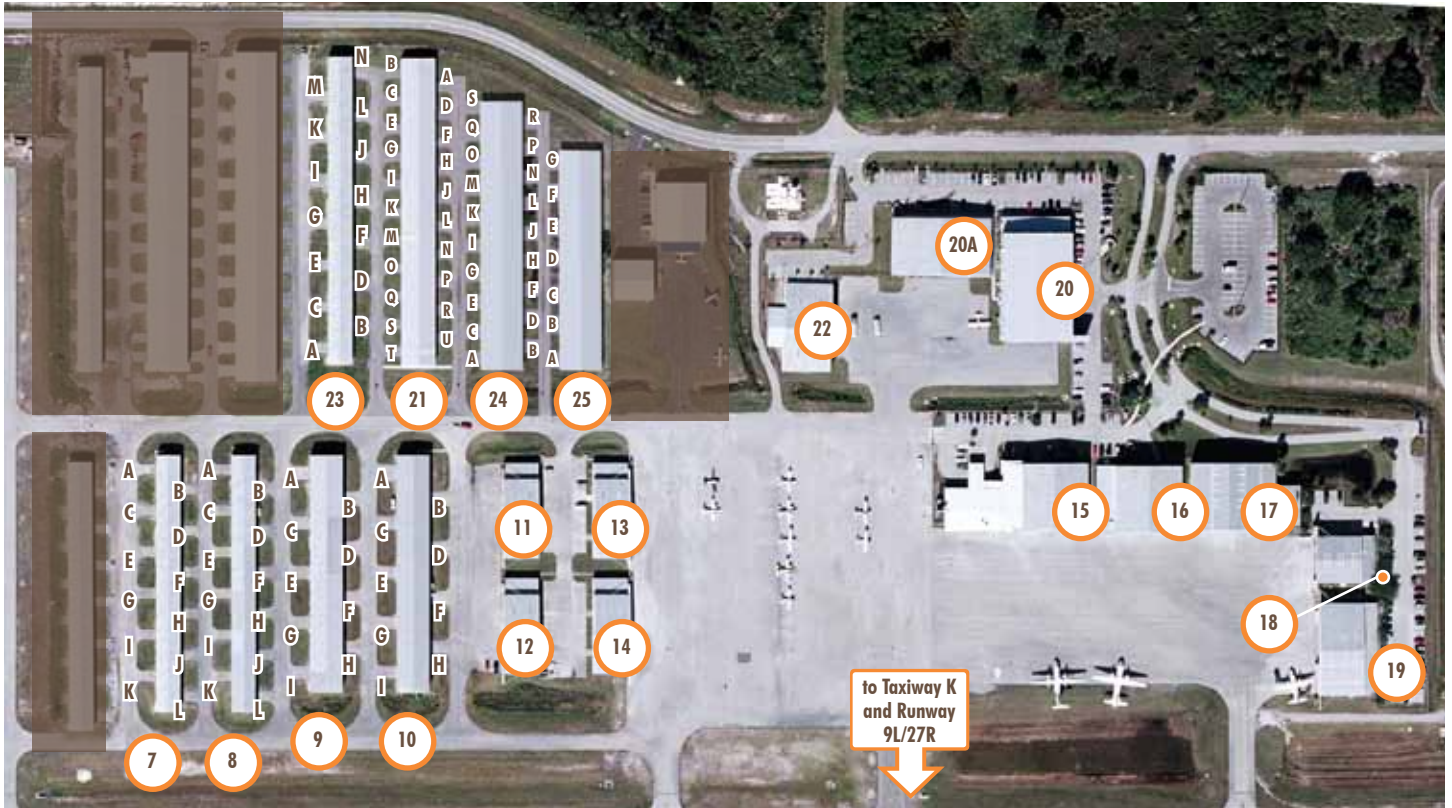

SheltAir Aviation Facilities at the Melbourne International Airport

Last Updated: 6/16/09

Site Plan & Hangar Layout