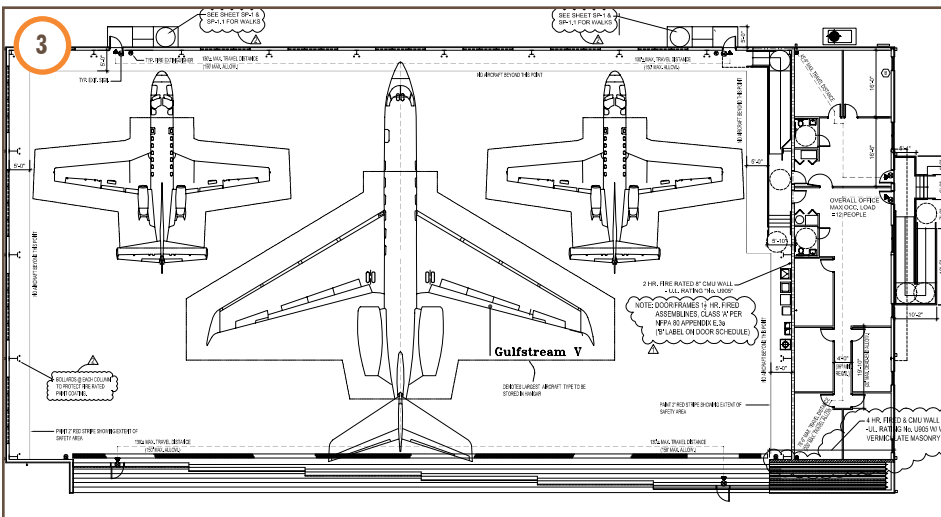

SheltAir Aviation Facilities at the St. Petersburg-Clearwater Airport

Last Updated: 4/15/09

Corporate Hangar Facilities

Site Amenities & Services

- First class, full-service SheltAir FBO
- Competitive discount fuel pricing
- Top-notch customer service
- Nationally-recognized line service staff
- Recently-renovated lobby area
- High-gloss painted floors in hangars
- Pilots lounge and flight planning services
- Rental and Crew cars available
- Wireless internet service