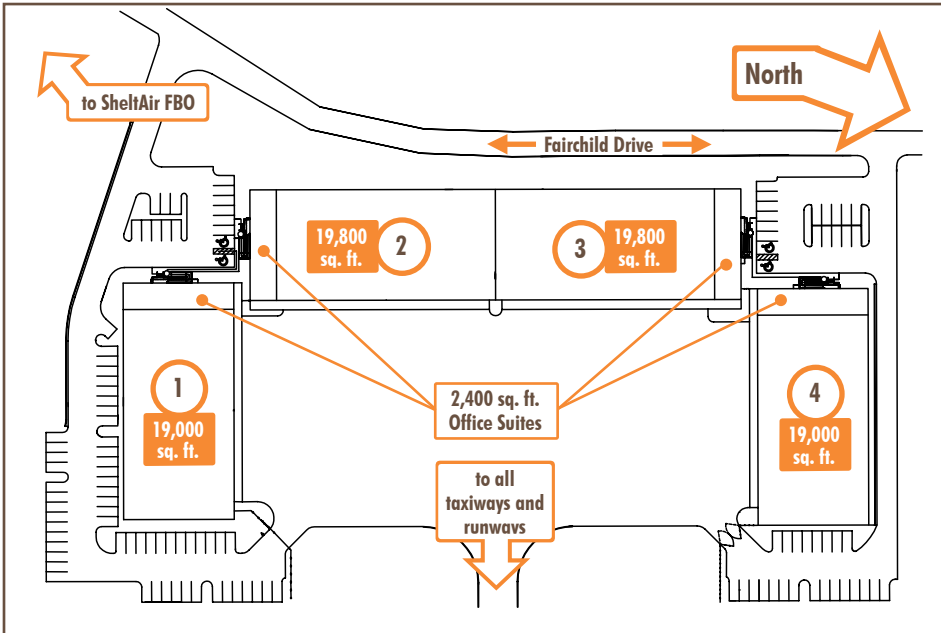

SheltAir Aviation Facilities at the St. Petersburg-Clearwater Airport

Last Updated: 4/15/09

Corporate Hangar Facilities

Site Amenities & Services

- First class, full-service SheltAir FBO
- Competitive discount fuel pricing
- Top-notch customer service
- Nationally-recognized line service staff
- Recently-renovated lobby area
- High-gloss painted floors in hangars
- Pilots lounge and flight planning services
- Rental and Crew cars available
- Wireless internet service