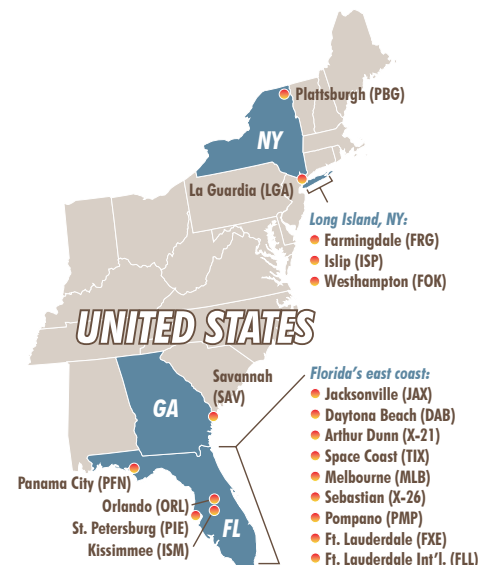

Our Locations: