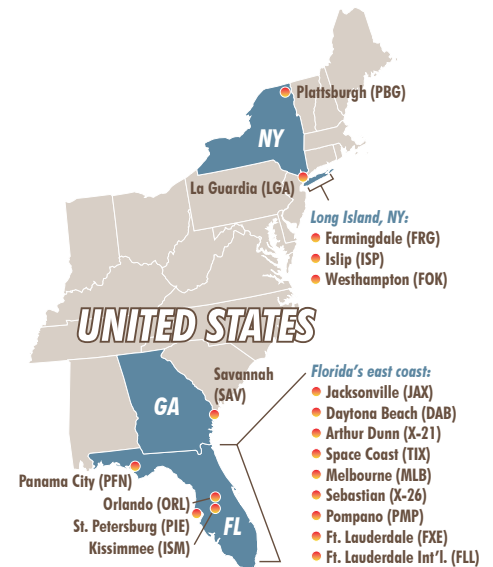

Our Properties