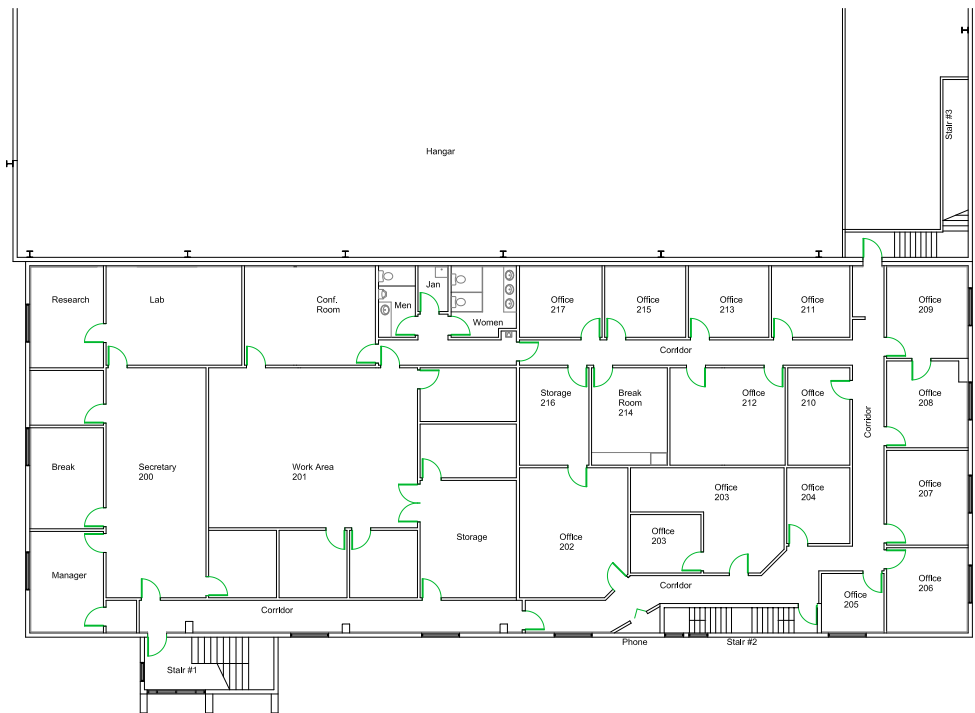

- Convenient access to the main terminal
- Centrally located between Dade & Palm Beach County
- Office options for all budgets
- Ideal floor plans for suite(s) and individual offices
- 24 hour access to your offices

FLL 700 Floor Plan

FLL750 First Floor Plan

FLL 750 Second Floor Plan

**Jennifer Doll**

Property Manager - FLL

+1 954-359-3207

jdoll@sheltairaviation.com