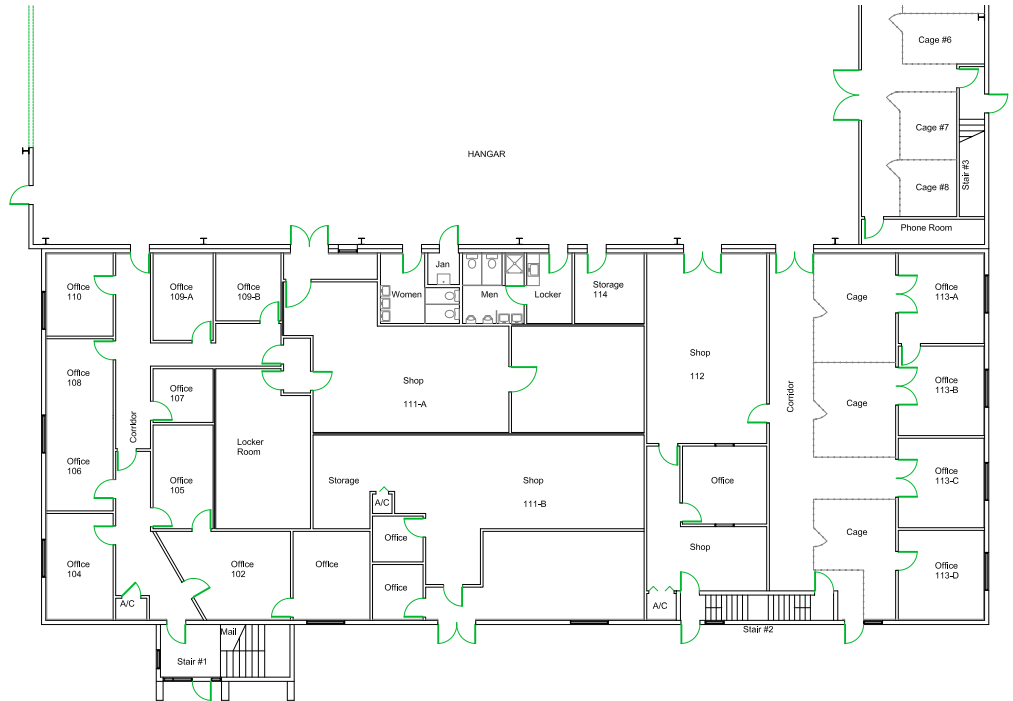

FLL 750 Second Floor Plan